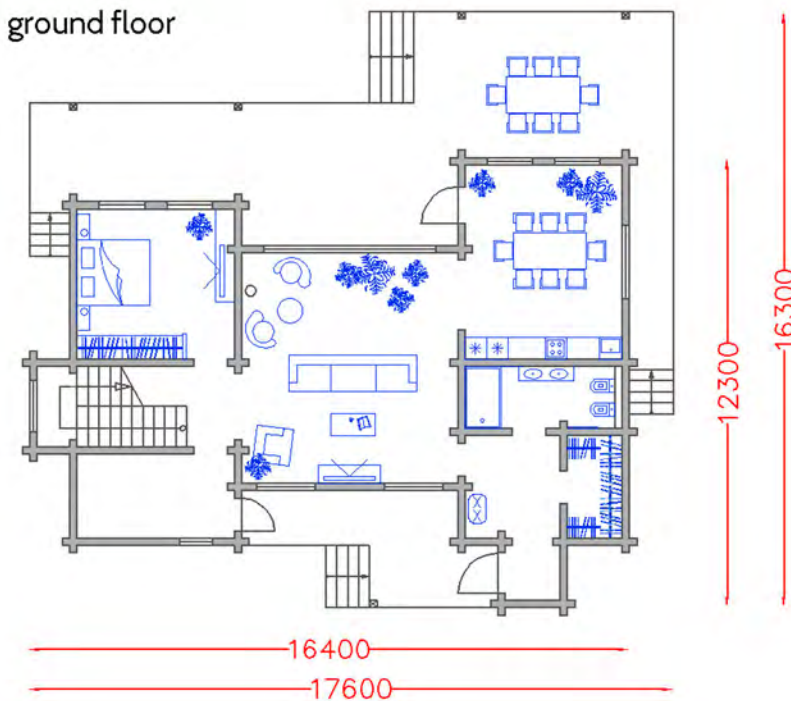

Estland 270

Downstairs 108 m²

Terraces 70 m²

Upstairs 92 m²

Total 270 m²

ground floor

Estland 270

Downstairs 108 m²

Terraces 70 m²

Upstairs 92 m²

Total 270 m²

first floor