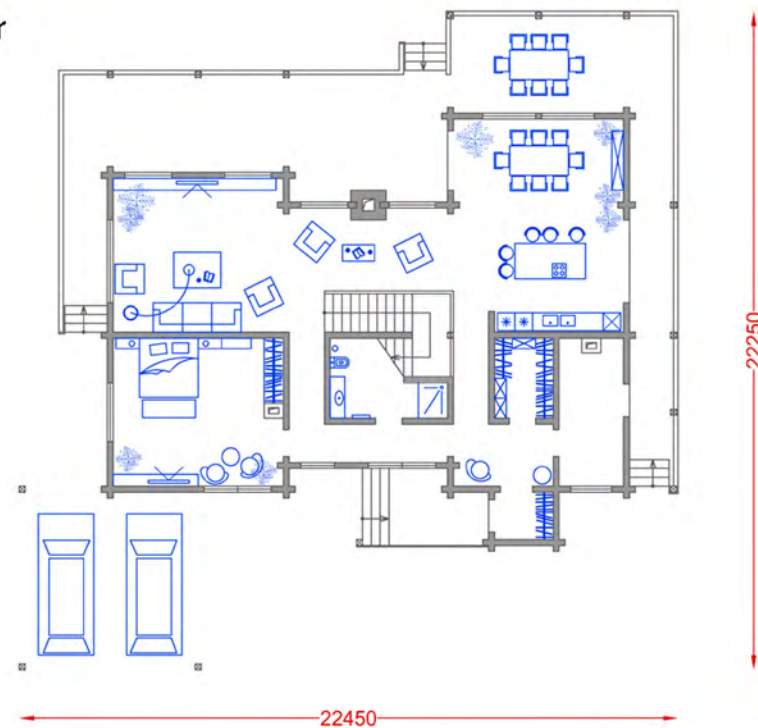

Finnland 318

Downstairs 96 m²

Terraces 132 m²

Upstairs 90 m²

Total 318 m²

ground floor

Finnland 318

Downstairs 96 m²

Terraces 132 m²

Upstairs 90 m²

Total 318 m²

first floor